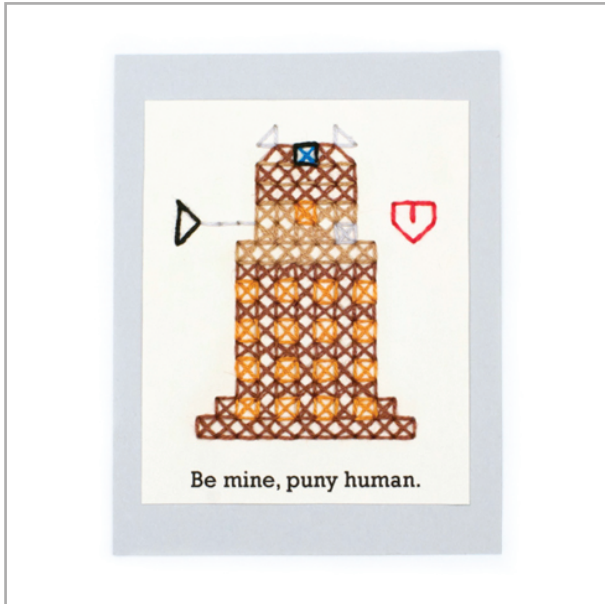

## Dalek Cross-Stitch Valentine Pattern

### Stitch Color Key

- Gold
- Light brown
- Dark brown
- Black
- Blue
- Red
- Silver